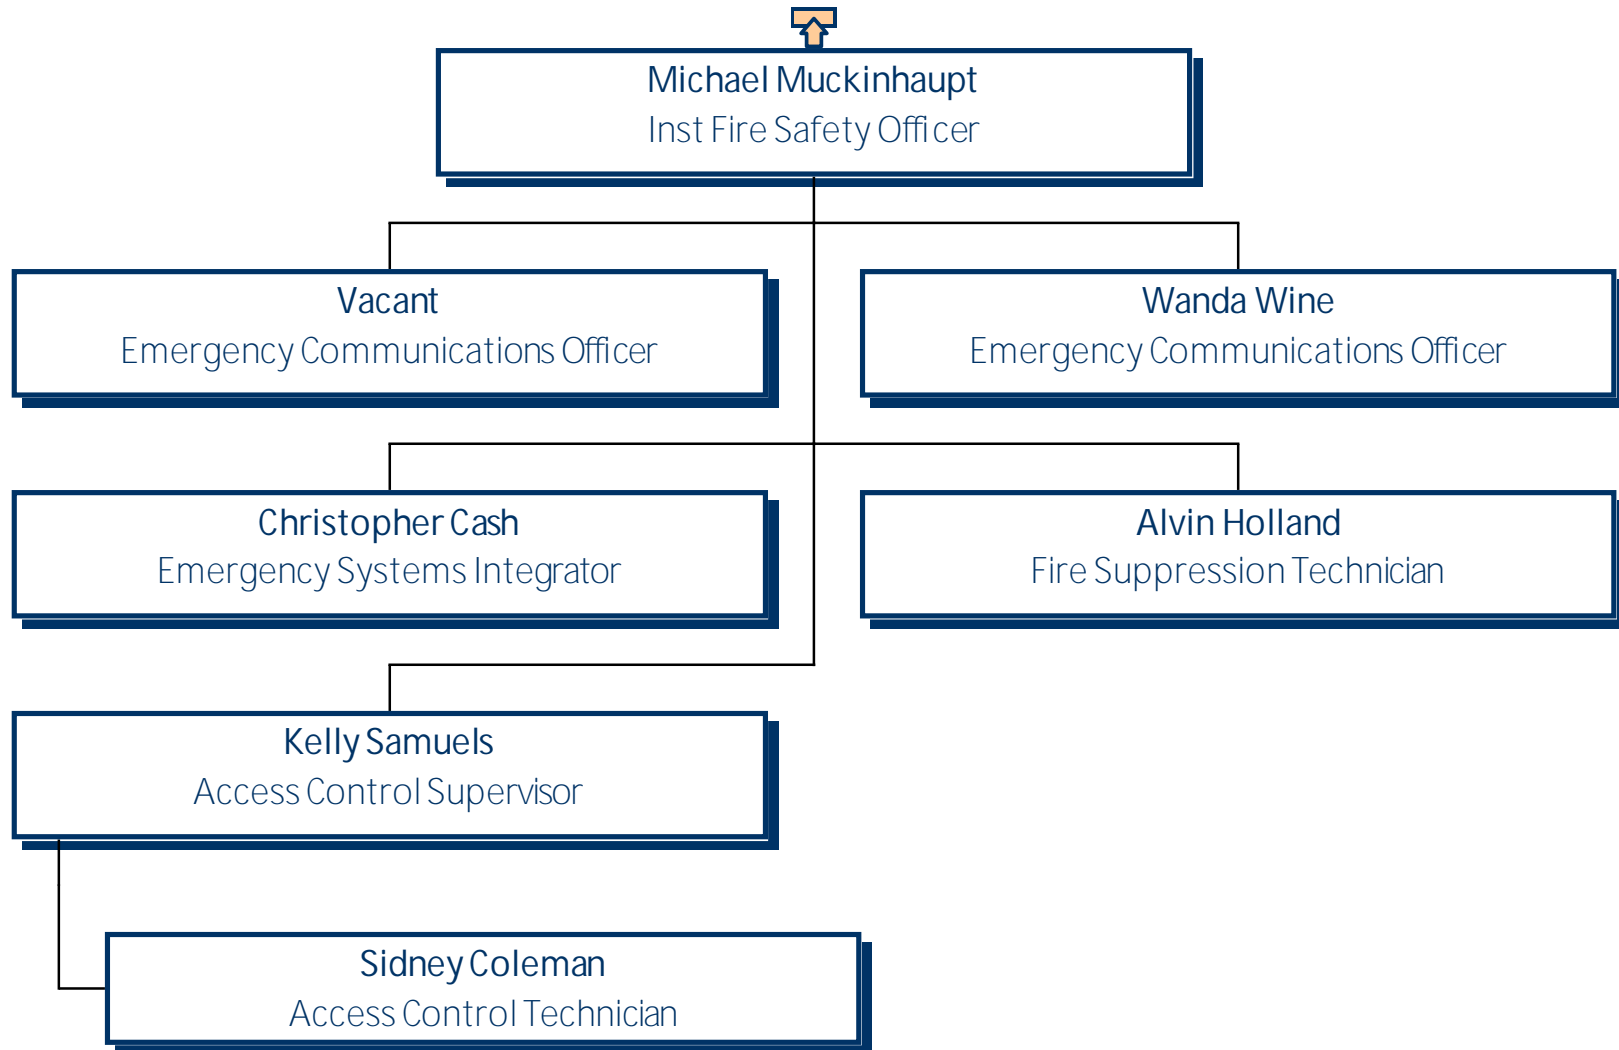

# University of Mary Washington Student Conduct and Responsibility

---

---

University of Mary Washington  
Talley Center for Counseling Services

University of Mary Washington  
University Police

---

---

University of Mary Washington  
Emergency Management & Safety