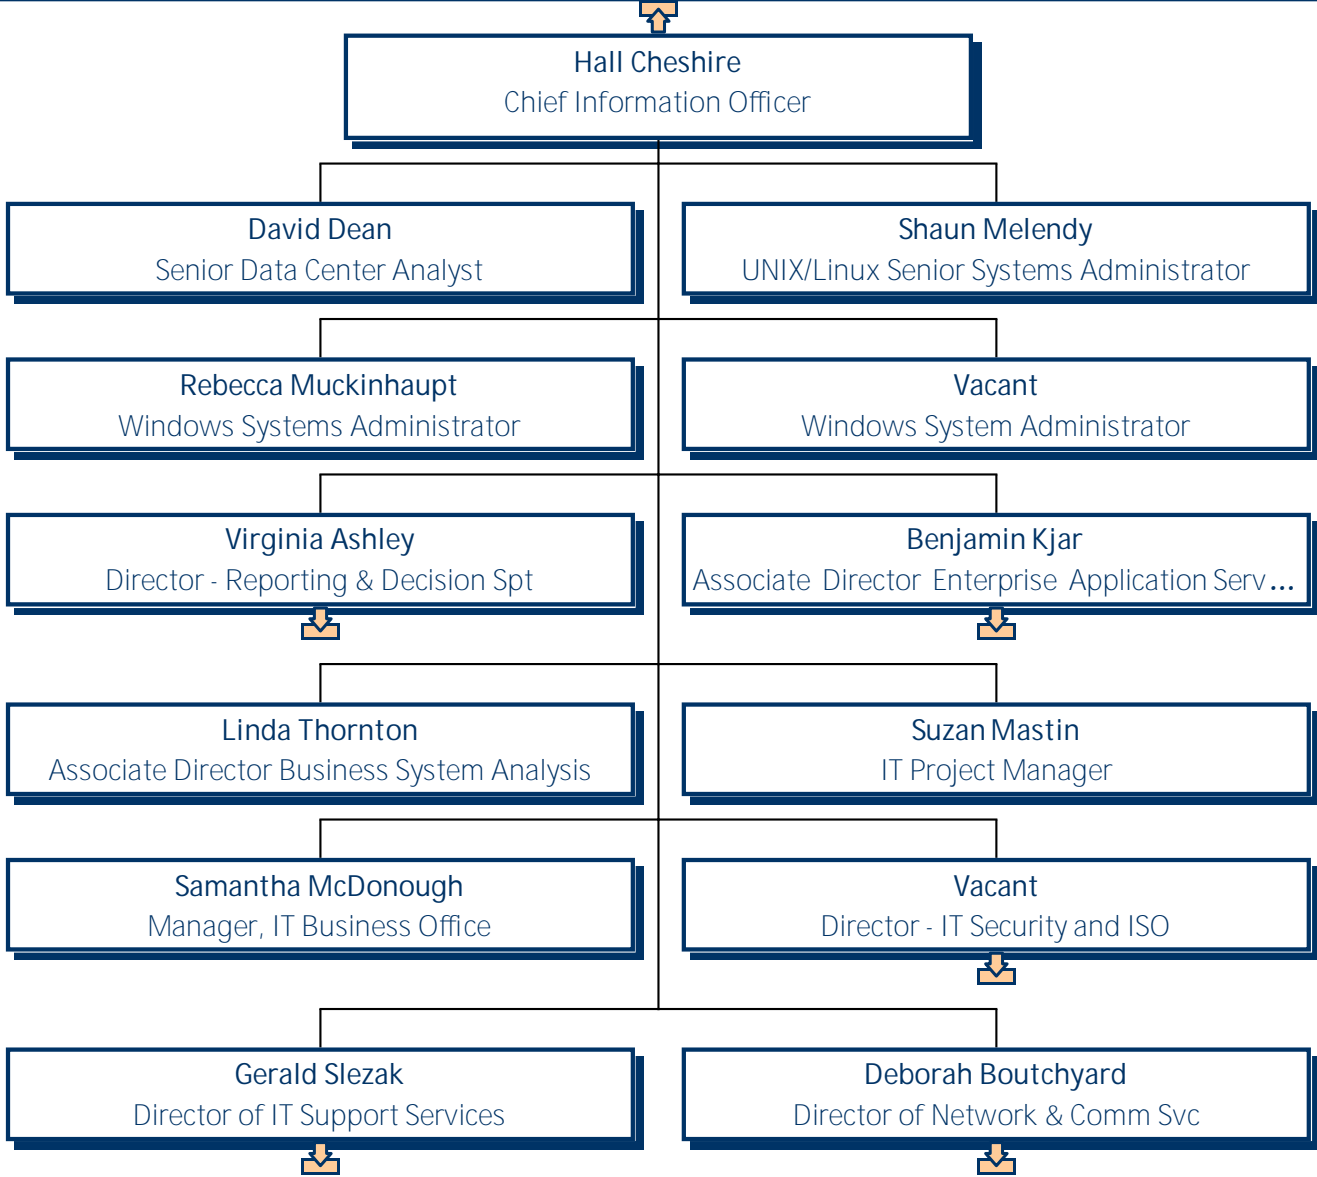

University of Mary Washington Information Technology