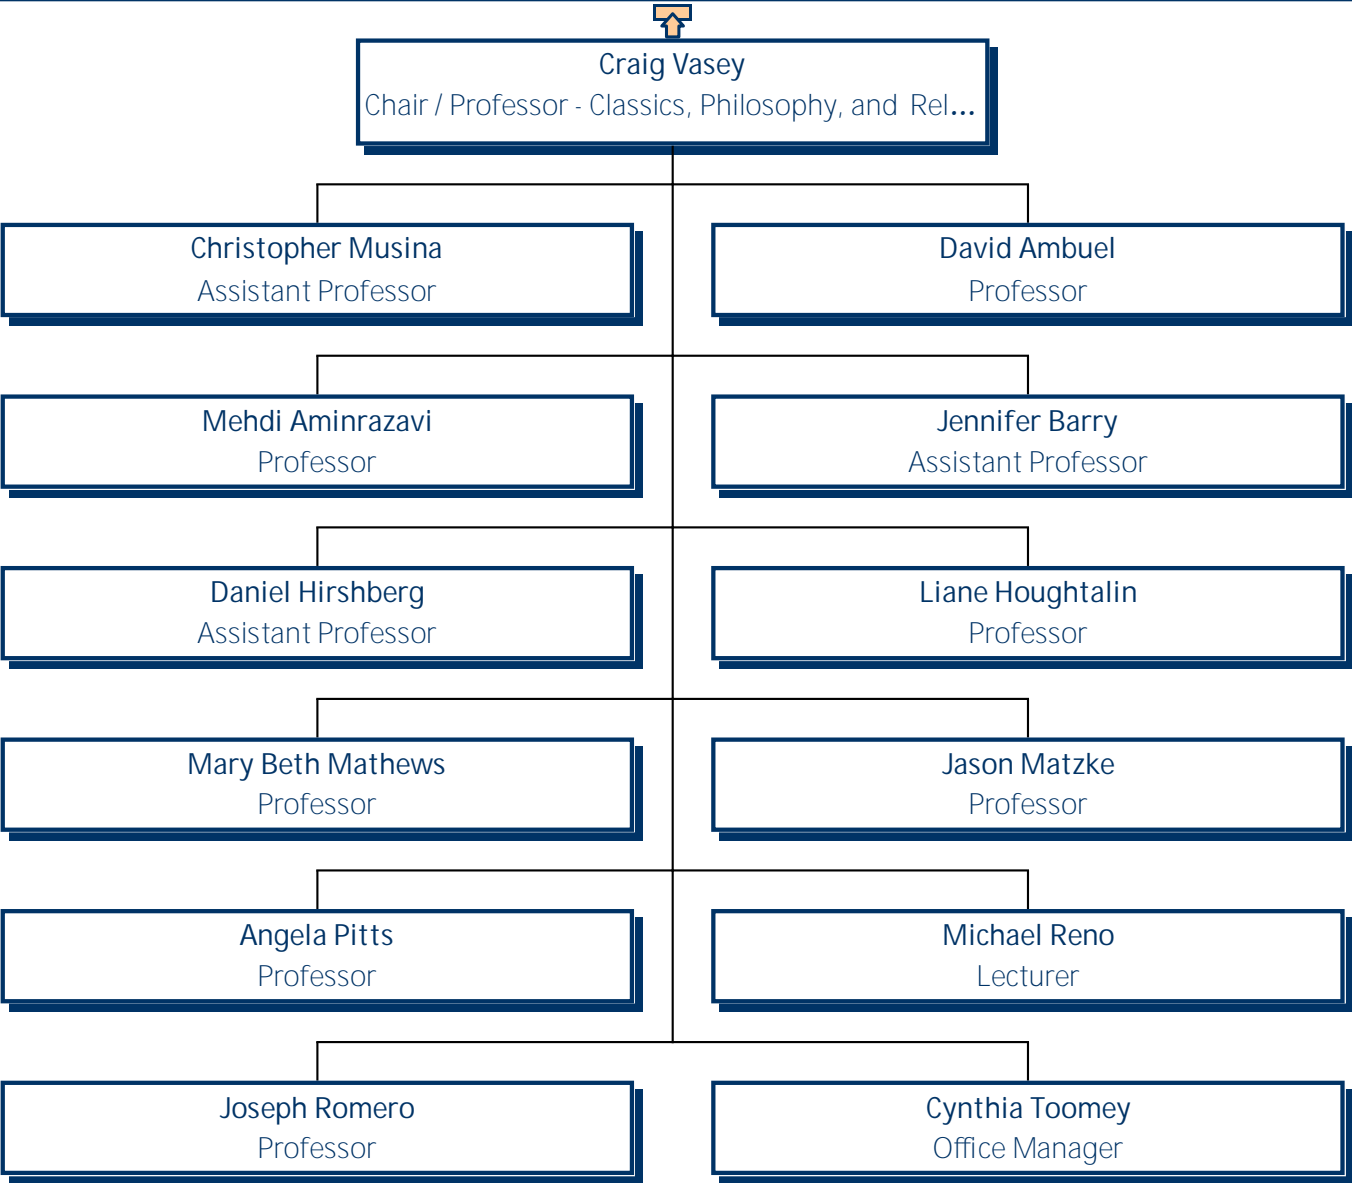

University of Mary Washington
Classics, Philosophy, and Religion