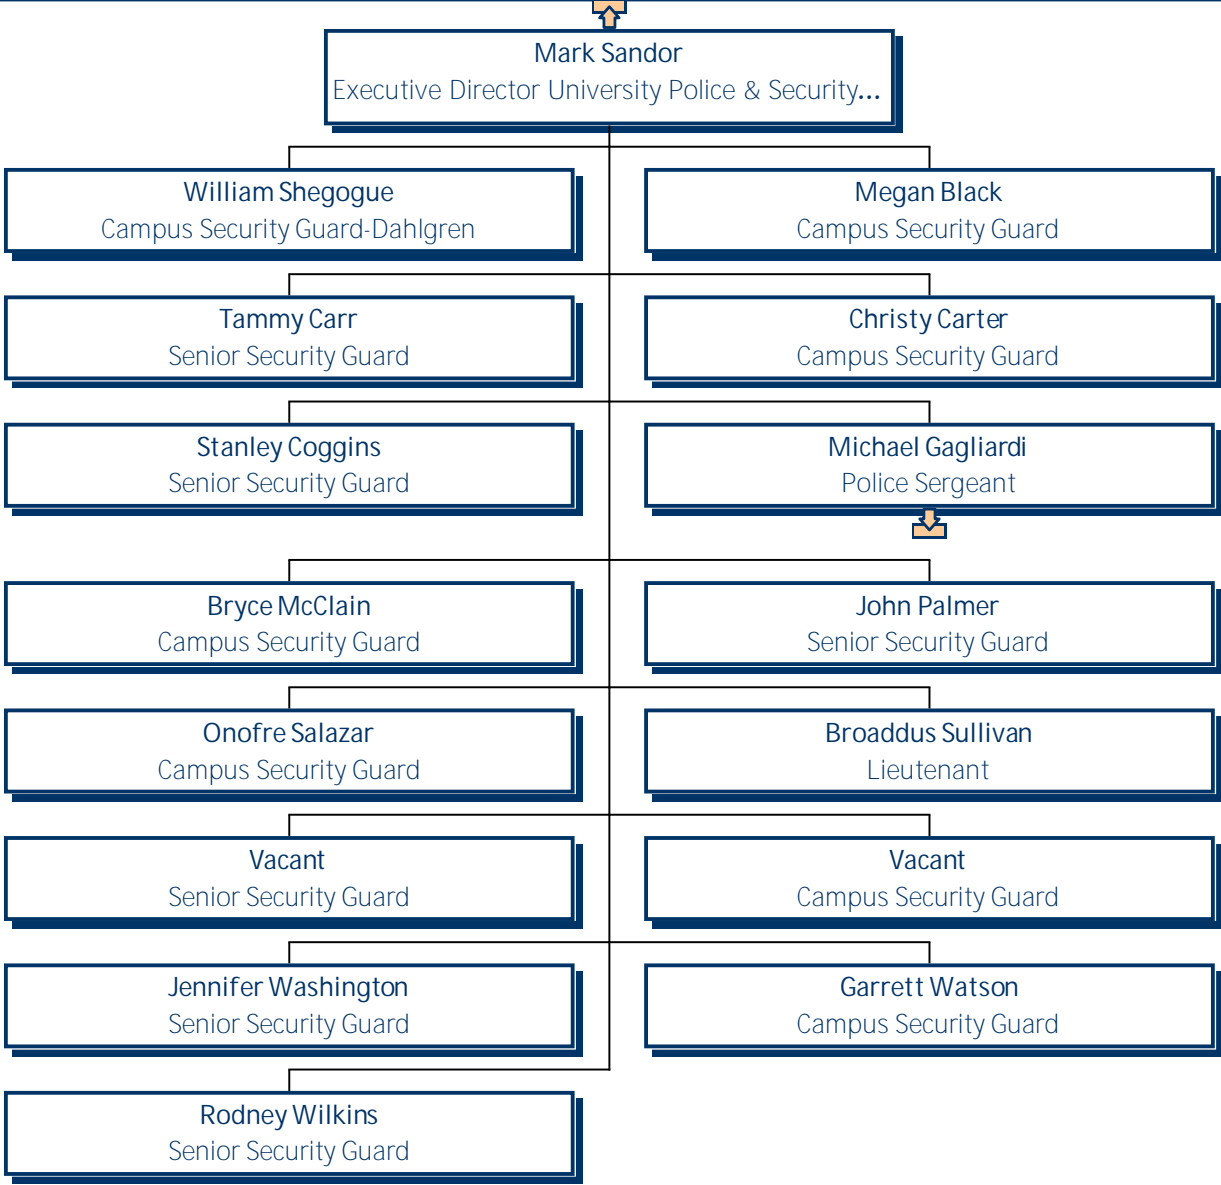

University of Mary Washington University Police