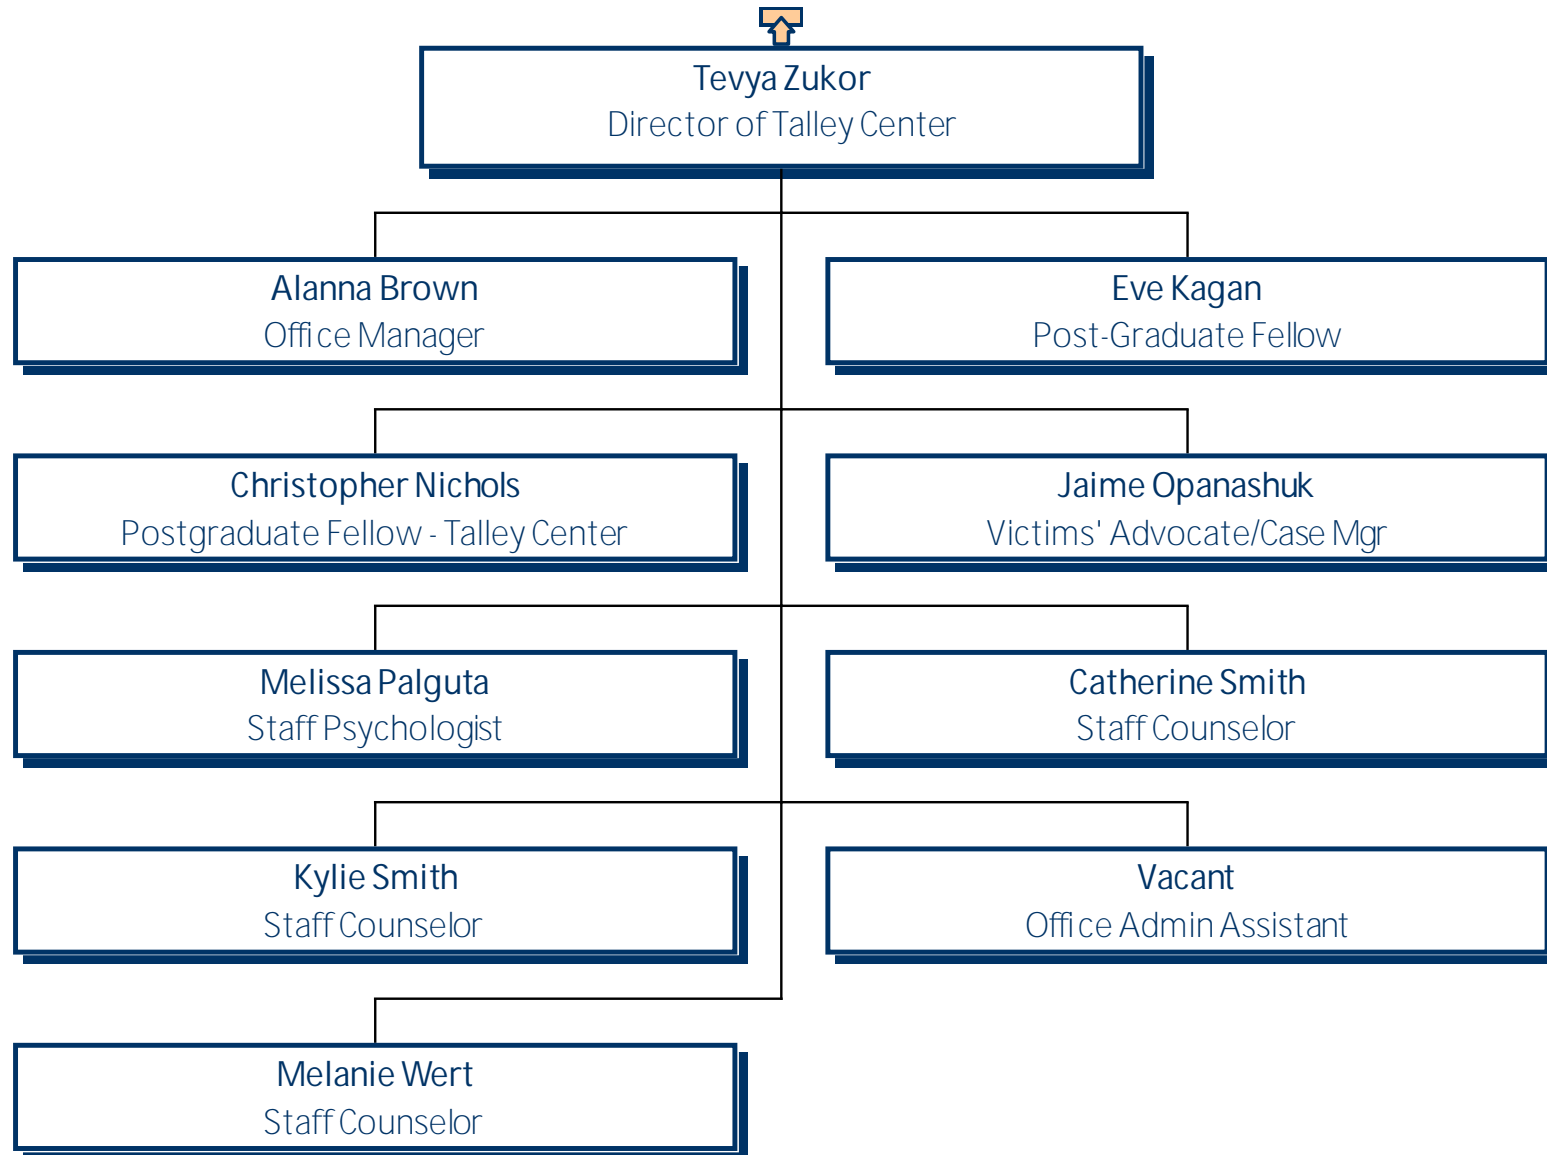

University of Mary Washington
Talley Center for Counseling Services