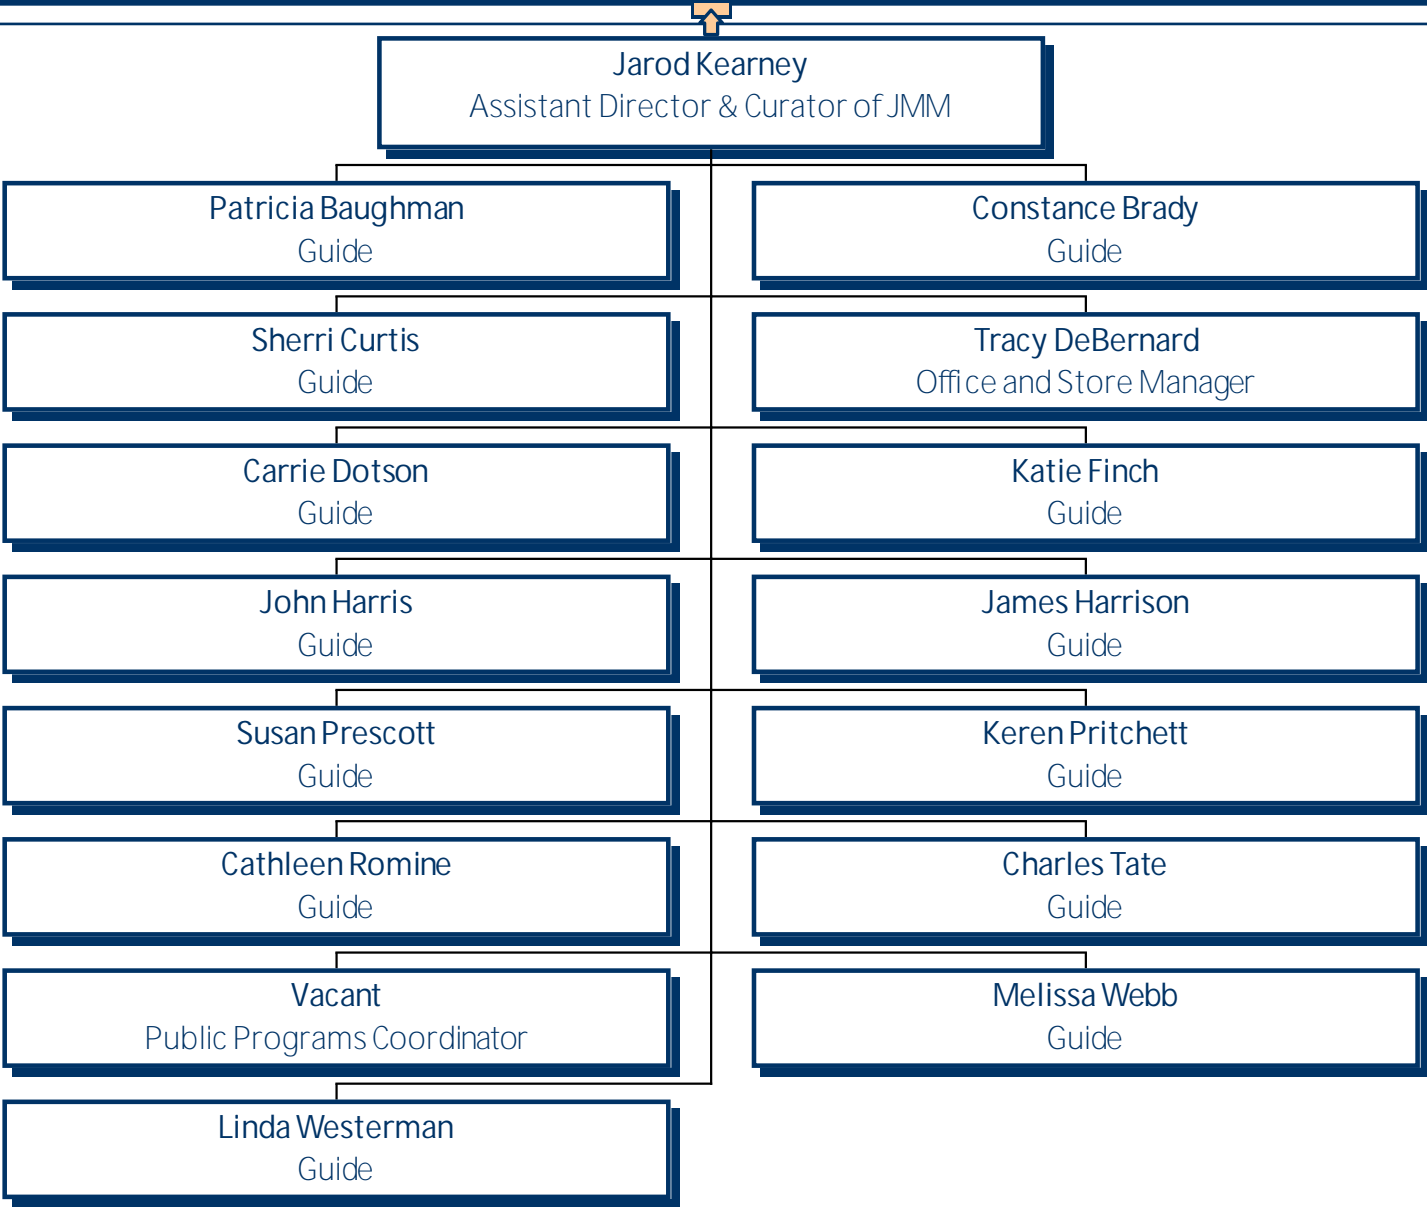

University of Mary Washington
James Monroe Museum