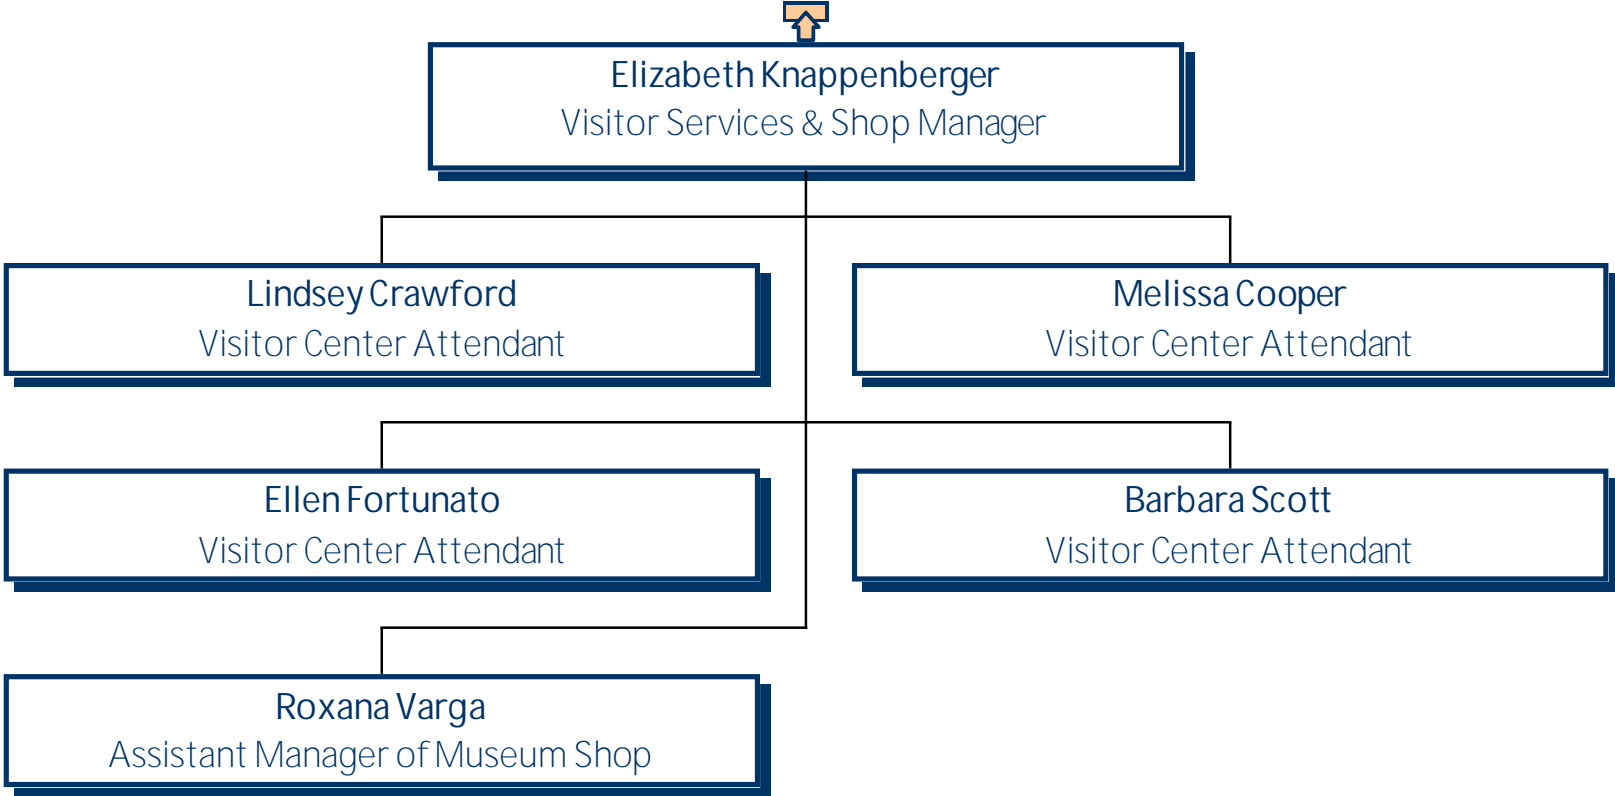

University of Mary Washington
Melchers Museum Shop