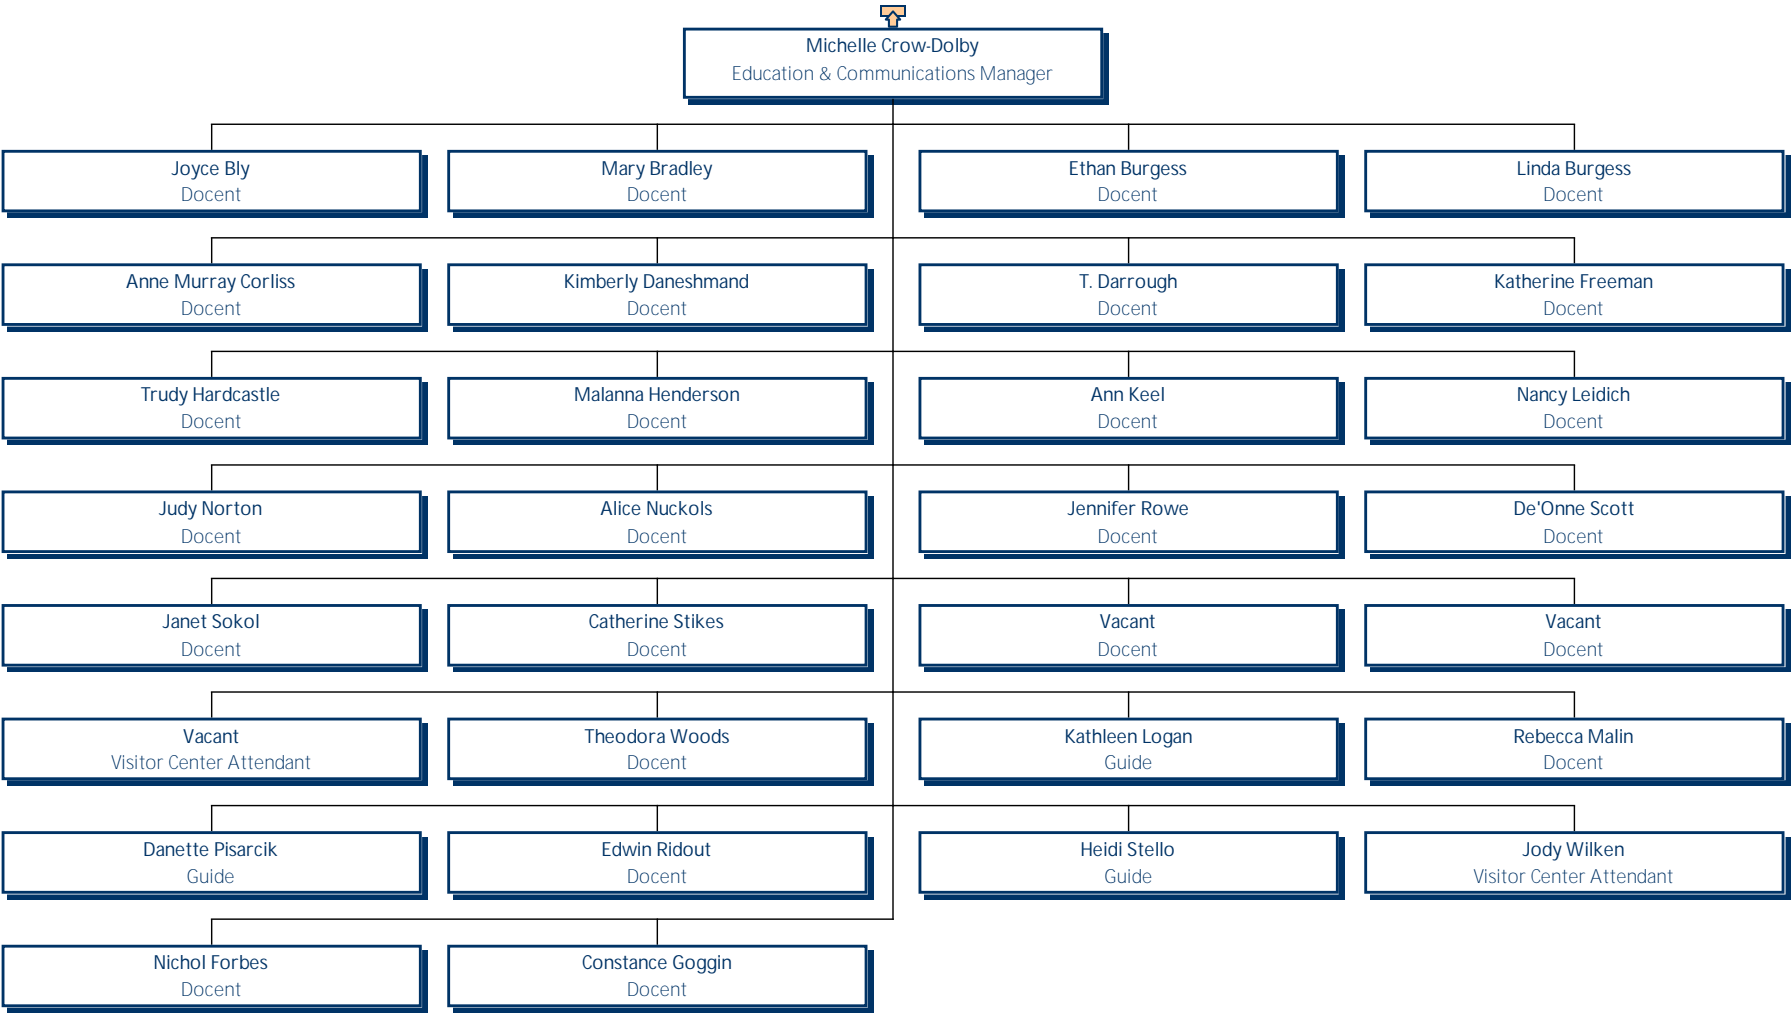

University of Mary Washington Gari Melchers Home & Studio